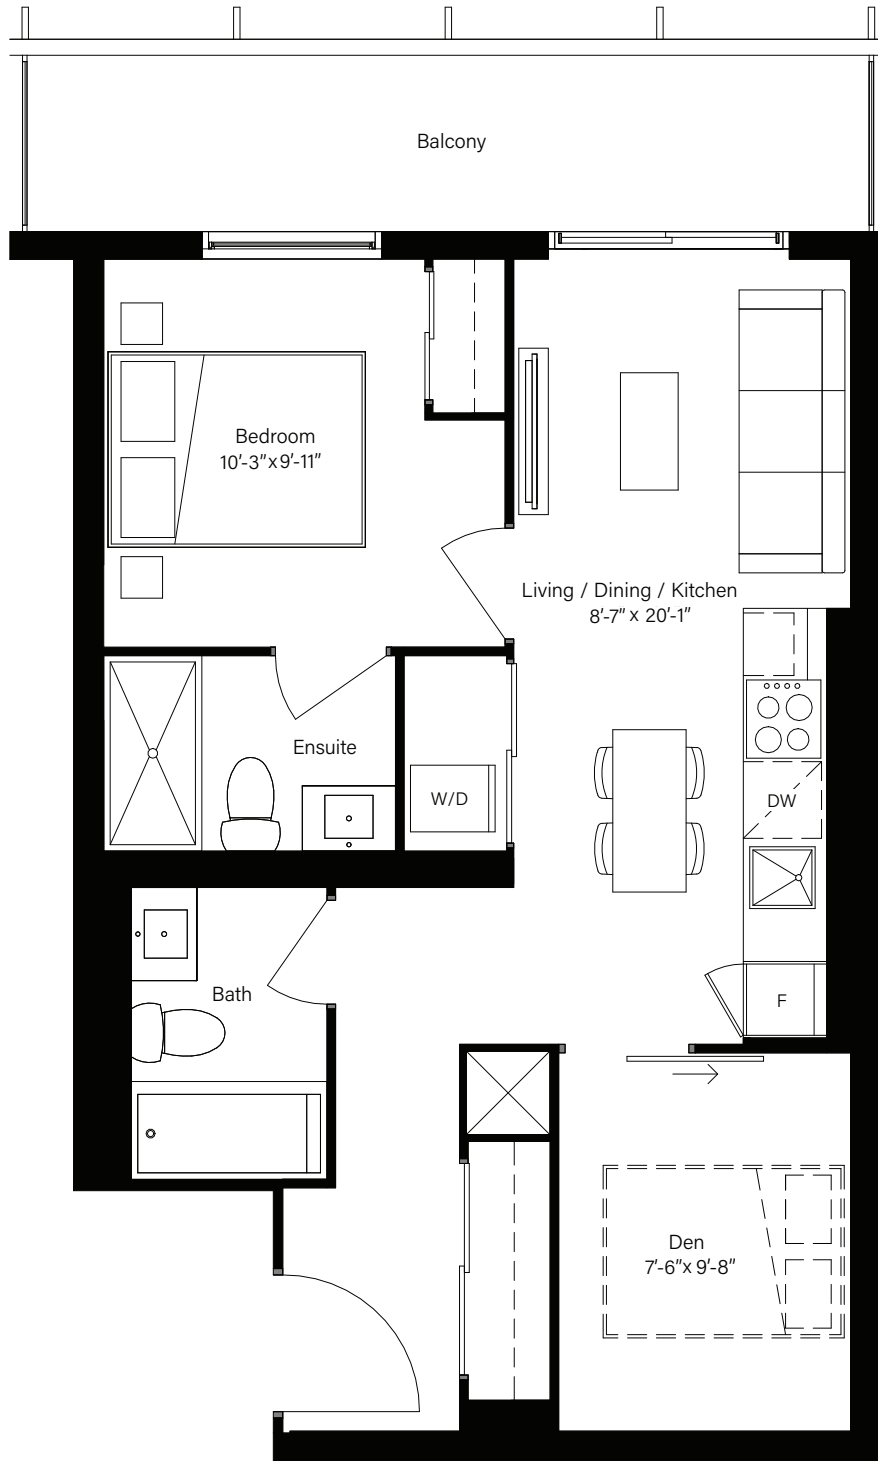

PICKERING CITY CENTRE

TOWER 2

PCC2-614

JUNIOR 2 BEDROOM

614 SQ. FT.

LEVELS 7-14

PICKERINGCITYCENTRE.COM

All prices, figures, sizes, specifications and information are subject to change without notice. E. & O.E. All areas and stated dimensions are approximate. Actual usable floor space, living area and square footage may vary from stated floor area. The reference to a Junior 2 Bedroom unit on this plan does not represent the number of bedrooms contained in the actual unit as defined by the Ontario Building Code. As defined by the Ontario Building Code, the plan presented would qualify as a 1 bedroom plus den unit due to, among other reasons, the lack of an exterior facing window or direct view of the outdoors in the den. All illustrations are artist's concept only. Actual unit and or balcony and/or terrace and/or patio may be a reverse mirror image of the plan presented. The plan presented does not represent the orientation of the actual unit. Exterior building elements may be visible from within unit, including but not limited to frit patterning, mullion/metal panel placements, or other visual treatments. The purchase price does not include any furniture.