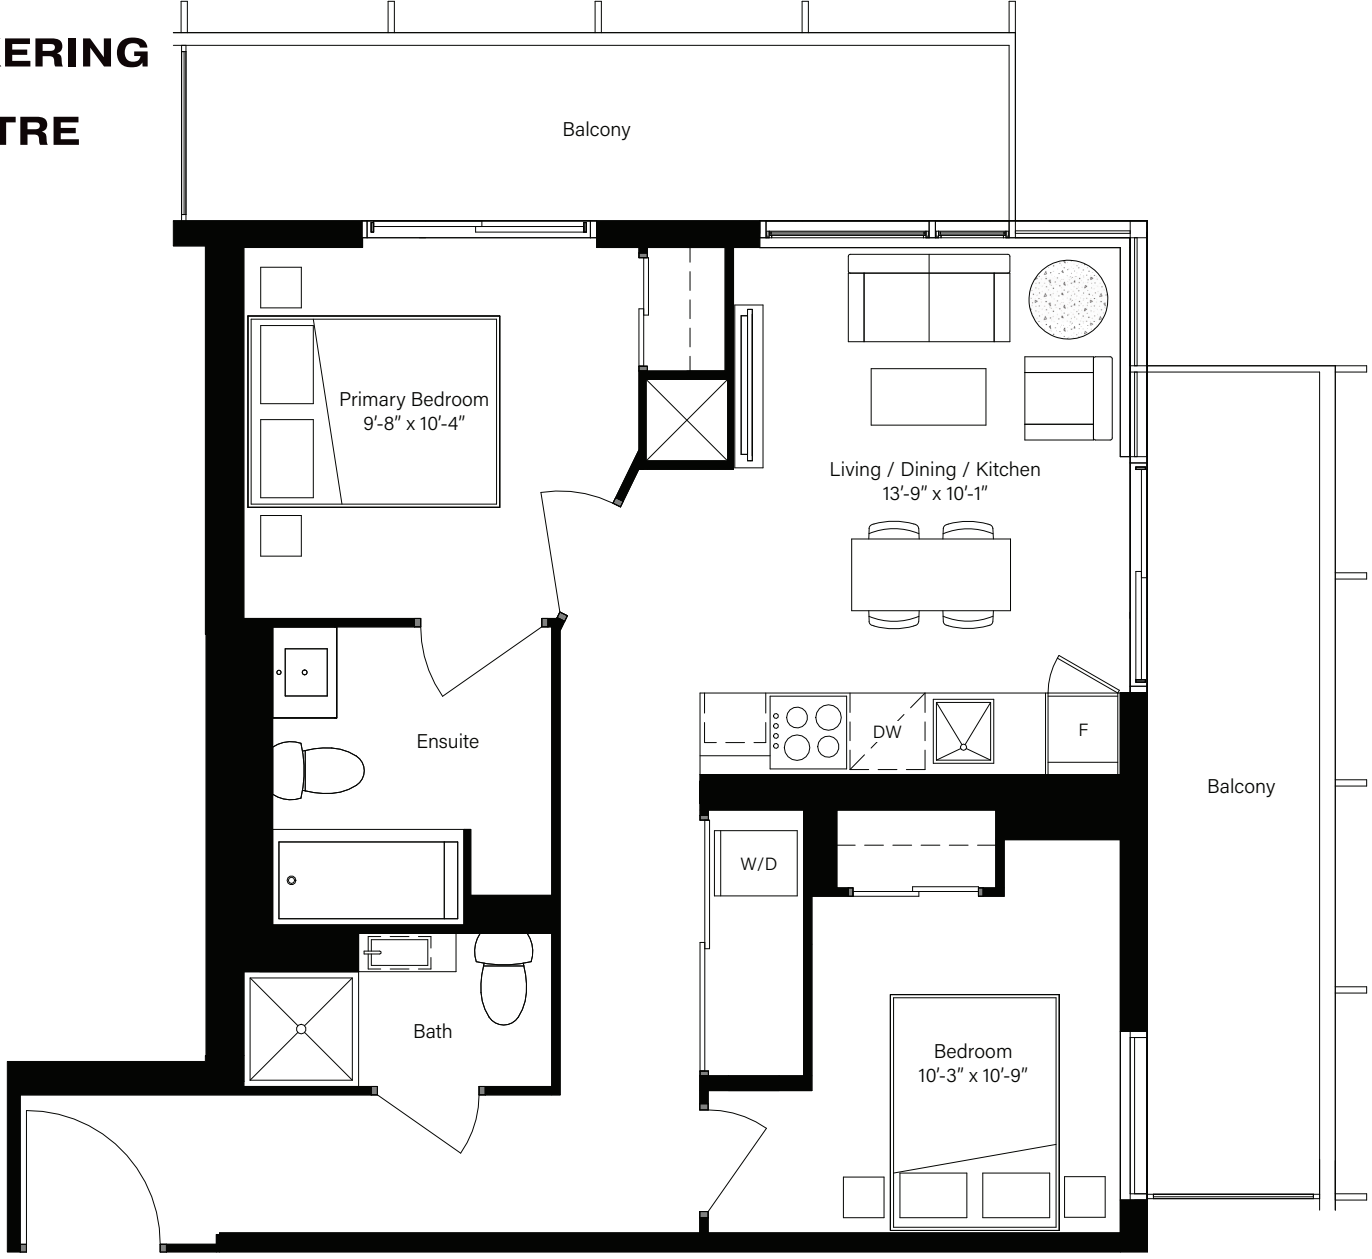

TOWER 2

PCC2-689B

2 BEDROOM

689 SQ. FT.

PICKERING CITY CENTRE

LEVELS 7-PH

PICKERINGCITYCENTRE.COM

All prices, figures, sizes, specifications and information are subject to change without notice. E. & O.E. All areas and stated dimensions are approximate. Actual usable floor space, living area and square footage may vary from stated floor area. All illustrations are artist's concept only. Actual unit and/or balcony and/or terrace and/or patio may be a reverse mirror image of the plan presented. The plan presented does not represent the orientation of the actual unit. Exterior building elements may be visible from within unit, including but not limited to frit patterning, mullion/metal panel placements, or other visual treatments. The purchase price does not include any furniture.